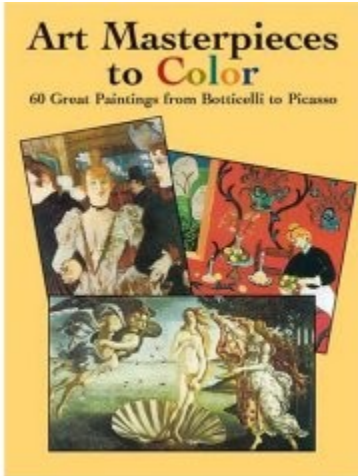

ART MATERIALS

VARIOUS ARTIST
PENCILS:
COLOURING,
CHARCOAL,
METALLIC, WATER
COLOUR AND A
SELECTION OF
PASTELS.

ARTIST BOOKS
FOR DRAWING
AND PAINTING
IN VARIOUS
MEDIA A3,A4,A5
SIZES

PAINT
BRUSHES

ASSORTMENT OF
PAINT SETS

PAINT YOUR
OWN RUSSIAN
DOLL SET

QUILLING SET— A
great project

CARD MAKING
SET

UNIQUE TO CRAFTBOX
- ORIGINAL ART PRINT
GREETING CARDS

COLOURING BOOKS FOR ADULTS

ART MASTER PIECES

WILD CATS OF THE WORLD

CLAUDE MONET